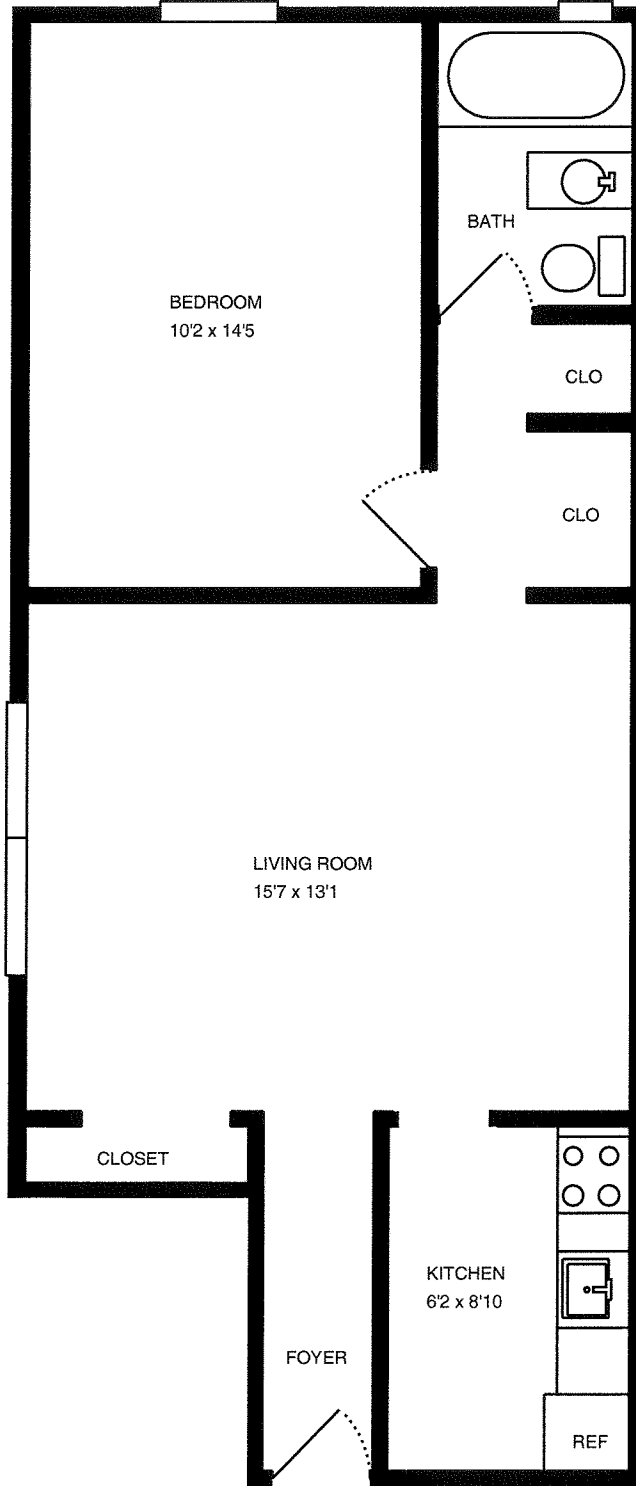

# REAL ESTATE MEASURE

Website RE  
Order #RE9800-3344  
Measure #7332018  
Measured 02/03/12

Property Address:  
5700 Ellsworth Ave  
2 A  
pittsburgh, PA 15232

Total interior square footage on page: 512 sf